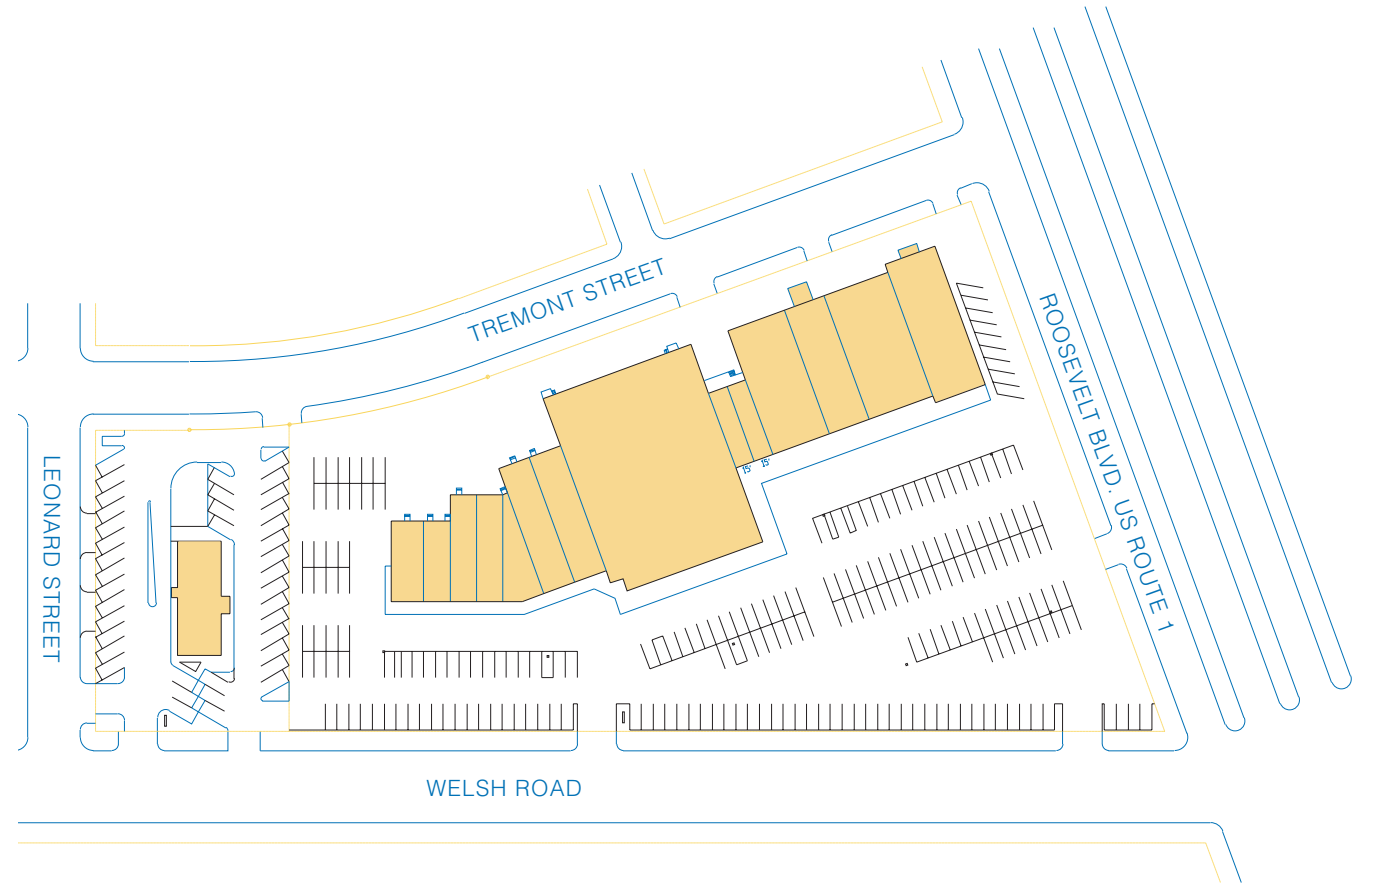

100%
Leased

Tremont Shopping Center

Welsh Road and Roosevelt Boulevard (US Route 1)
Philadelphia, PA 19152

Tremont Shopping Center
Welsh Road and Roosevelt Boulevard
Philadelphia, PA 19152

Center Size
54,006 sq feet
210 parking spaces

Population
1 mile: 23,840
3 miles: 214,972
5 miles: 462,957

Average Household Income
1 Mile: \$43,574
3 Miles: \$49,873
5 Miles: \$53,745

Traffic Counts
67,000 vehicles per day

Tenants
Italian Bistro, Burger King,
Citizens Bank, Jenny Craig,
Retro Fitness, Saladworks,
Kicks USA

Tremont Shopping Center
 Welsh Road and Roosevelt Boulevard
 Philadelphia, PA 19152