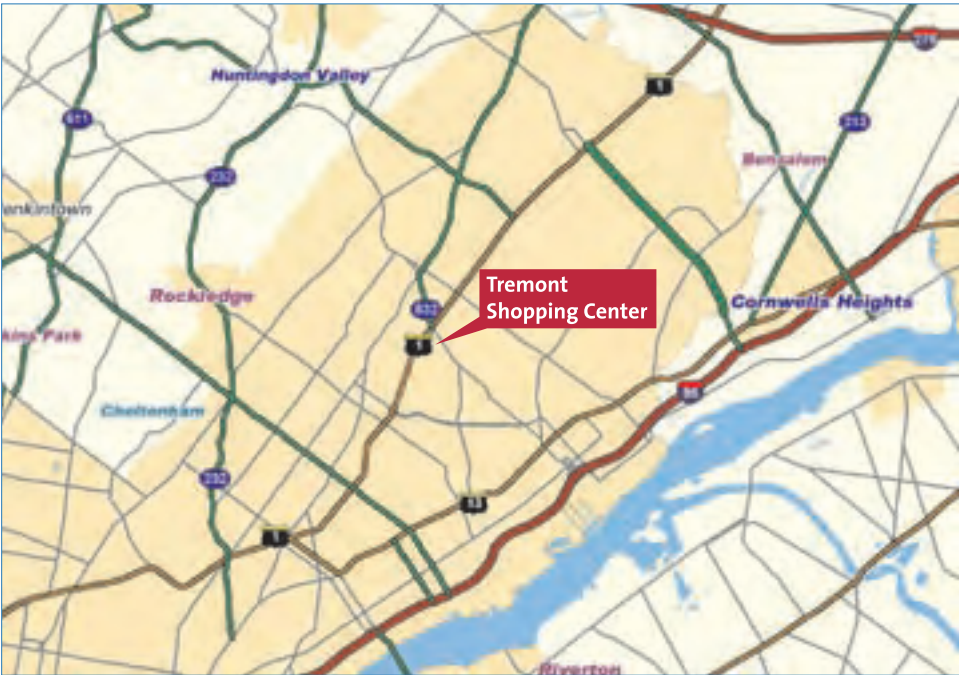

100%
Leased

Tremont Shopping Center

Welsh Road and Roosevelt Boulevard (US Route 1)
Philadelphia, PA 19152

Tremont Shopping Center
Welsh Road and Roosevelt Boulevard
Philadelphia, PA 19152

Center Size
54,006 sq feet
210 parking spaces

Population
1 mile: 23,840
3 miles: 214,972
5 miles: 462,957

Average Household Income
1 Mile: \$43,574
3 Miles: \$49,873
5 Miles: \$53,745

Traffic Counts
67,000 vehicles per day

Tenants
Italian Bistro, Burger King,
Citizens Bank, Jenny Craig,
Retro Fitness, Saladworks,
Kicks USA

Tremont Shopping Center
 Welsh Road and Roosevelt Boulevard
 Philadelphia, PA 19152