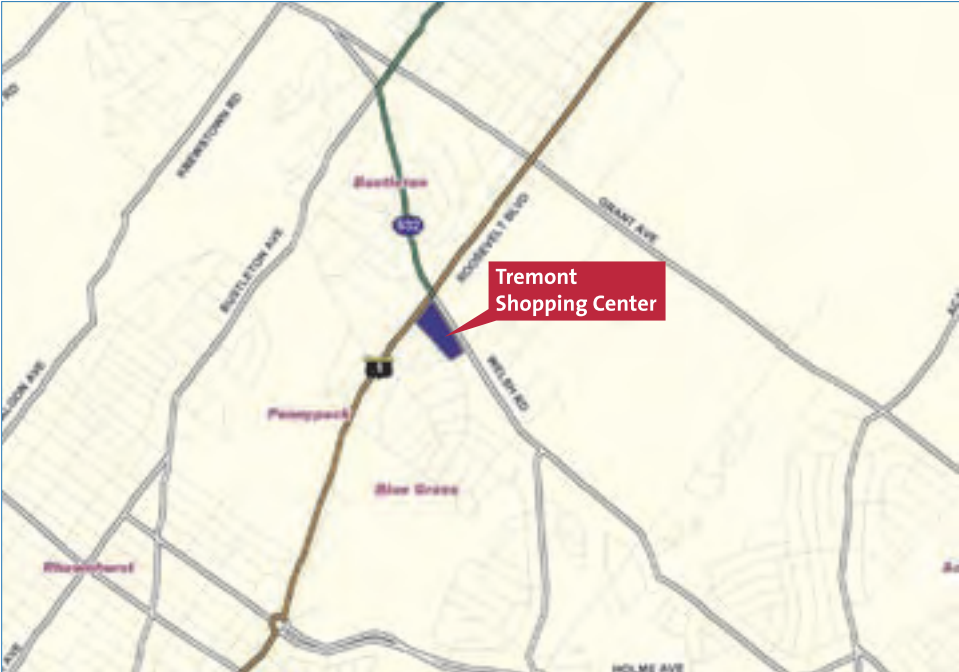

100%
Leased

Tremont Shopping Center

Welsh Road and Roosevelt Boulevard (US Route 1)
Philadelphia, PA 19152

Tremont Shopping Center
Welsh Road and Roosevelt Boulevard
Philadelphia, PA 19152

Center Size
54,006 sq feet
210 parking spaces

Population
1 mile: 23,840
3 miles: 214,972
5 miles: 462,957

Average Household Income
1 Mile: \$43,574
3 Miles: \$49,873
5 Miles: \$53,745

Traffic Counts
67,000 vehicles per day

Tenants
Italian Bistro, Burger King,
Citizens Bank, Jenny Craig,
Retro Fitness, Saladworks,
Kicks USA

Tremont Shopping Center
 Welsh Road and Roosevelt Boulevard
 Philadelphia, PA 19152