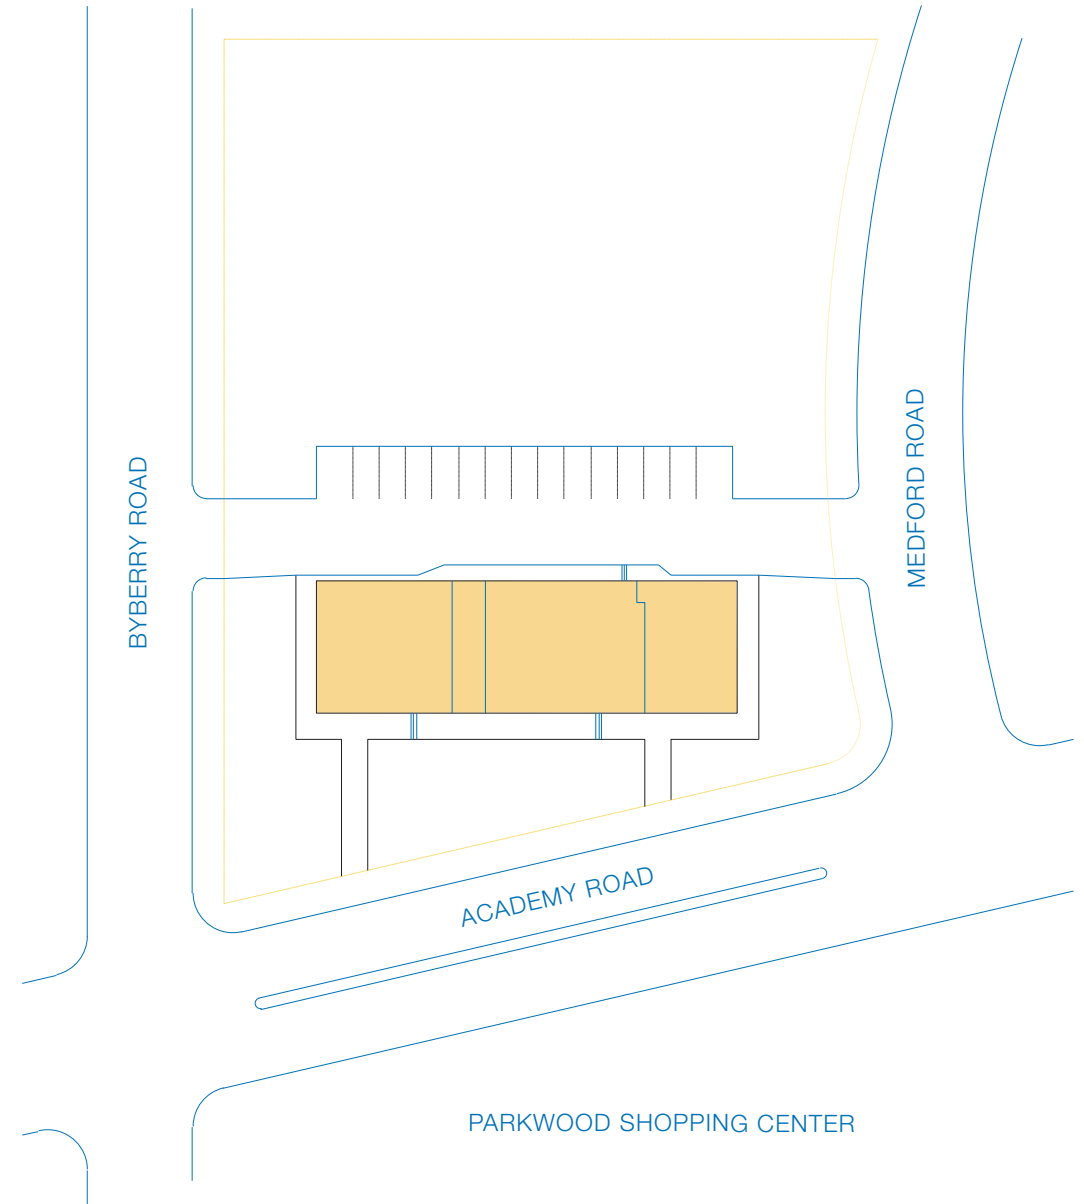

100%
Leased

Parkwood Professional Building

Academy and Byberry Roads
Philadelphia, PA 19154

Parkwood Professional Building
Academy and Byberry Roads
Philadelphia, PA 19154

Center Size
8,287 sq feet
15 parking spaces

Population
1 mile: 22,163
3 miles: 114,611
5 miles: 305,831

Average Household Income
1 Mile: \$57,507
3 Miles: \$54,138
5 Miles: \$55,760

Traffic Counts
32,000 vehicles per day

Tenants
PNC Bank, Action Karate,
Shear Sensations, Parkwood
Dance Academy